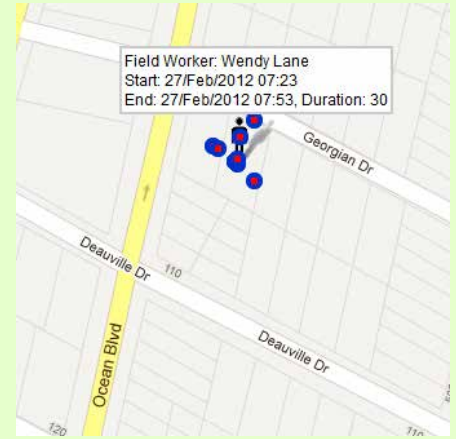

# timecard Lite

### Overview

- Timecard Lite offers both satellite and terrestrial mapping.
- Timecard Lite uses Google mapping for accuracy and stability.
- GPS Data from a wireless device is sent to satellites every 300 feet, 45 degree angle or every 60 seconds, whichever comes first when in motion.
- GPS Data is stored in the firmware of handsets (Store Forward). This means, if there is a loss of satellite communication or poor network connection, no data will be lost. GPS Data will be stored on handset and forwarded when connection re-establishes between handset and satellites or land towers.
- GPS Data is stored in Econz Wireless data base for a period of 6 months in a secured code 3 location. Information can be accessed 24 hours a day, 7 days a week, through Econz Wireless's web portal.