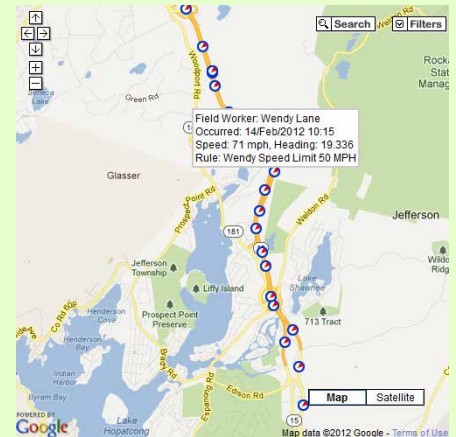

Speed Trigger – is a notification sent to administrator and/or employee if a rule is broken. Example is if management does not want company vehicles traveling over 70 mph an email and/or text message could be sent to driver to slow down and management that a speed rule was broken by that individual.